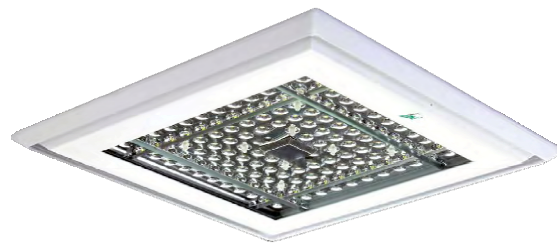

Petroleum Solutions

For Fuel Handling & Service Station Equipment

Lowest Initial Cost- as a vertically integrated manufacturer LSI can control and deliver the highest quality canopy fixture on the market at the best possible cost.

Lost cost of installation- Time is money. Quick and easy installation reduces your costs. No other fixture installs as quickly and easily.

Best-in-Class Performance- The lighting performance you want. The optical efficiency you need.

Lowest Maintenance Costs- LED technology means no lamp replacements which equals significantly lower maintenance costs.

Longest Operating Life- Proprietary Smart-Tec™ Technology ensures intelligent two-way communication between the driver and light engine to provide the highest level of control and component protection in the industry.

Complete Peace-of-Mind Reliability - Engineered and built to last with virtually no maintenance.

CROSS OVER TO THE BEST! LIGHTING PERFORMANCE & ENERGY COST SAVINGS

Crossover® SOLID-STATE LIGHTING | GENERATION 3 CANOPY LIGHTING

- 60-85% reduction in energy costs
- 60,000-100,000 hours of expected life
- Improved Image
- Dramatically improved light levels
- Virtually no maintenance
- Easy installation and retrofit

Lighting accounts for 40% of the utility costs of a facility. LED lighting reduces operation costs, improves operation functionality and saves energy—giving you an immediate return on your investment.