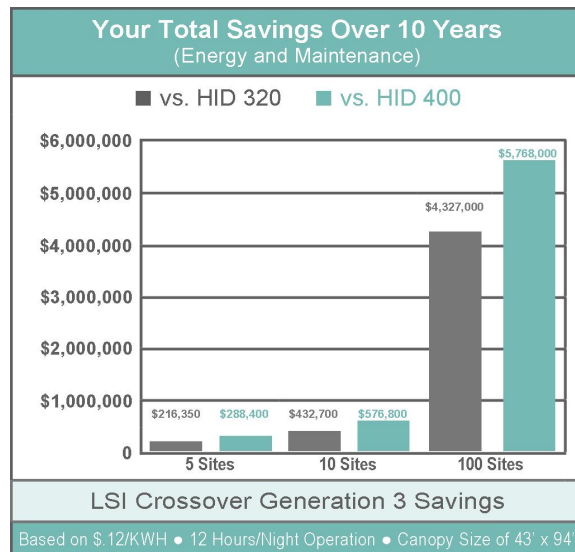

- 60-85% reduction in energy costs
- 60,000-100,000 hours of expected life
- Improved Image
- Dramatically improved light levels
- Virtually no maintenance
- Easy installation and retrofit

Lighting accounts for 40% of the utility costs of a facility. LED lighting reduces operation costs, improves operation functionality and saves energy—giving you an immediate return on your investment.

UP TO 76% REDUCTION IN ANNUAL COSTS!

Crossover®
GENERATION 3

	Fixture Type		
	Gen3	HID 320 W	HID 400 W
Total System KW	3.05	8.83	10.99
Annual Energy Cost	\$1,836	\$5,322	\$6,623
Average Annual Maintenance Costs	0	\$841	\$981
Annual Cost	\$1,836	\$6,163	\$7,604
Annual Savings		\$4,327*	\$5,768*
ROI		2.94 Years	2.2 Years